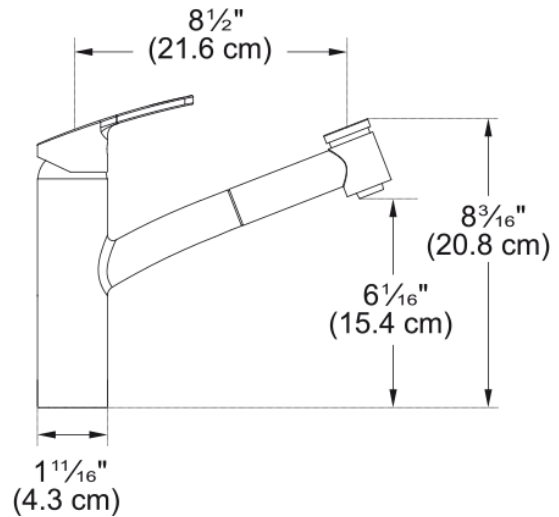

Smart Pull-Out Faucet - SMA-PO-SNI | 115.0391.485

Technical Data

Aspect

Spout type	Low spout
Color	Satin nickel
Type of material	Brass
Flexible pullout hose material	Nylon grey
Spray head material	Brass

Product Dimensions

Faucet hole diameter	35 mm
Cartridge dimension	35 mm

Installation

Mounting type	Shank
Water supply hose connection	1/2"
Water supply hose length	650 mm

Product specifications

Pressure	High pressure
Faucet type	Spray
Faucet operation	Top lever
Faucet rotation	360°